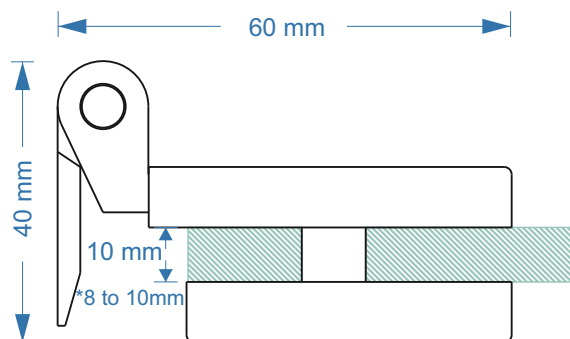

FITTO

Glass Door Hinge

TECHNOLOGICAL PRODUCTS
FOR GLASS ARCHITECTURE