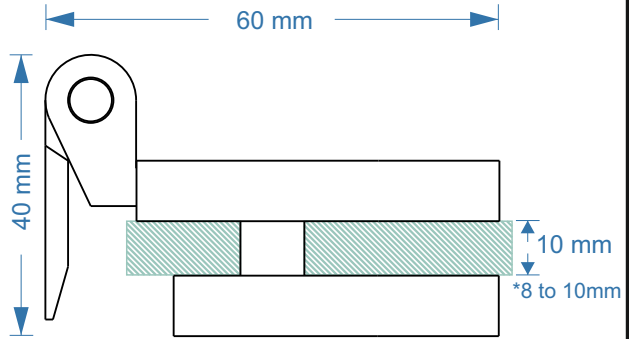

## GDH-ZH30

Operation

Rotating 180°

Glass thickness

8 to 10 mm

Door weight

up to 60 kg ( 2 pcs )

Door width

max 90 cm

Assembly final adjustment

with eccentric bushes 3 mm

Jambs

from 30 to 46 mm

**Pin-glass distance**

16 mm (regular)

Material